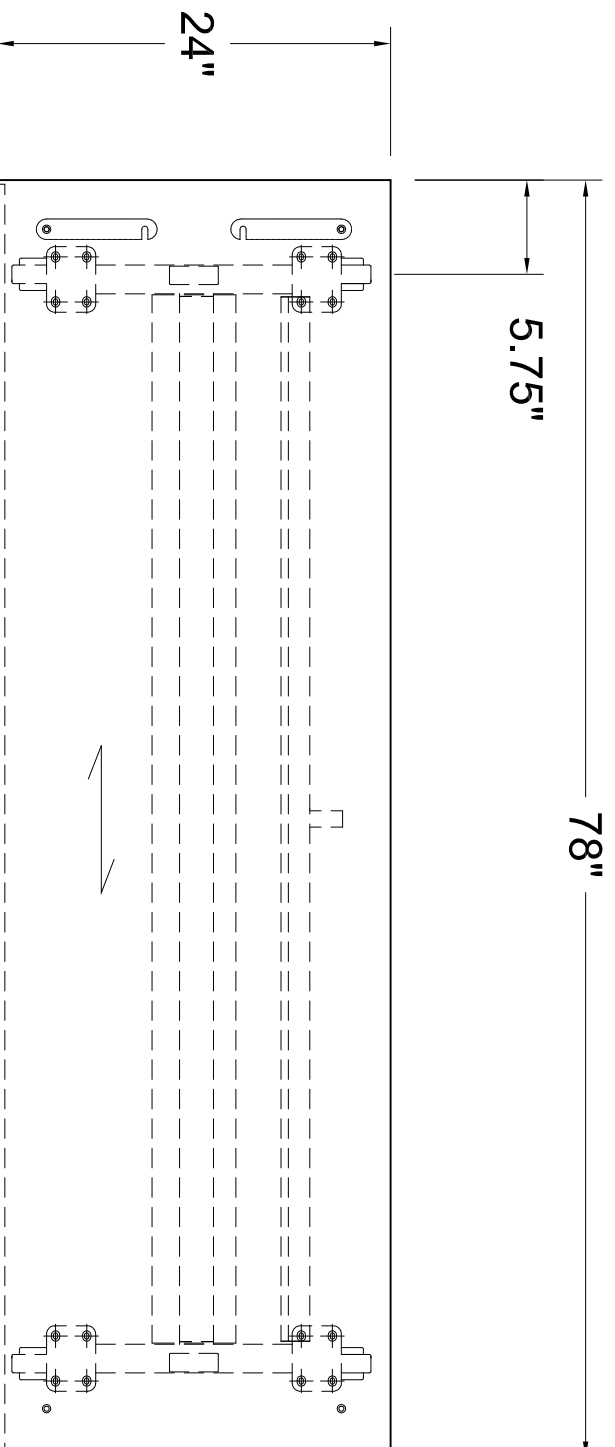

PLAN VIEW

78" x 24" METRONOME FLIP TOP TABLE

THIS DRAWING IS CONFIDENTIAL AND PROPRIETARY. NO PART OF THIS DRAWING MAY BE COPIED, DISCLOSED TO ANY THIRD PARTY OR USED FOR ANY PURPOSE WITHOUT THE EXPRESS WRITTEN AUTHORIZATION OF NIENKAMPER FURNITURE & ACCESSORIES